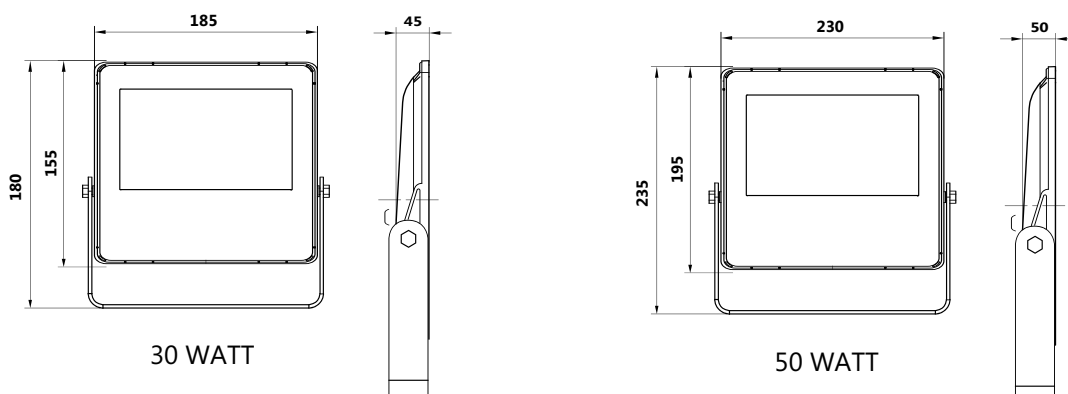

Dimensional Drawings

* Includes Stainless Steel Offset Bracket

Comparison Data

Specs	<u>CleverLife 30 Watt</u> <u>'Eclipse'</u>	<u>Vibe Lighting VBLFL-</u> <u>834-4-C</u>	<u>Phillips Hue Ambiance</u> <u>LED Flood</u>	<u>Bosco BLWW-RITZ-50</u>	N E W T O M A R K E T	<u>CleverLife 50 Watt</u> <u>'Eclipse'</u>	
Lamp Watt	30W	30W	15W	50W			50W
Luminous Flux (lm)	2400lm	RGB Only	2050lm	4600			4000lm
RGB Luminous Flux	Not Available	?	Not Available	2060			Not Available
CCT	3000-6500k	RGB Only	2000-6500lm	3000-6000K			3000-6500k
CRI	>80	?	>80	>80			>80
Smart Control	Yes, WiFi	No, Remote Only	Yes, Hub	No, DMX 512			Yes, WiFi
Connection	Flex & Plug	Flex & Plug	Flex & Plug	Flex & Plug			Flex & Plug
Construction	Metal/Glass	Metal/Glass	Plastic/Metal	Plastic/Metal			Metal/Glass
IP Rating	IP65	IP65	IP44	IP65			IP65
Dimming	Yes	Yes	Yes	Yes		Yes	
Weight	1.1kg	?	1.2kg	3.9kgs		1.2kg	
Warranty	3yr/30,000hrs	3yr/50,000hrs	2 yrs	3yr/35,000hrs		3yr/30,000hrs	
RRP	$157.95	$280.53	$294.95	> $499		$226.95	

RRP is used as a guide only and subject to change without prior notice

The information provided in this document contains general descriptions and/or technical characteristics of the performance of the product contained herein.

Due to continual product development, Clever Life Pty Ltd reserve the right to alter product details and specifications without prior notice.

SAI GLOBAL
ISO 9001
Quality

Manufactured to ISO9001 quality standards

Head Office: Townsville, Queensland #7 Leyland St, Garbutt QLD 4814
Toll Free 1300 315 083 E: imagine@cleverlife.com.au