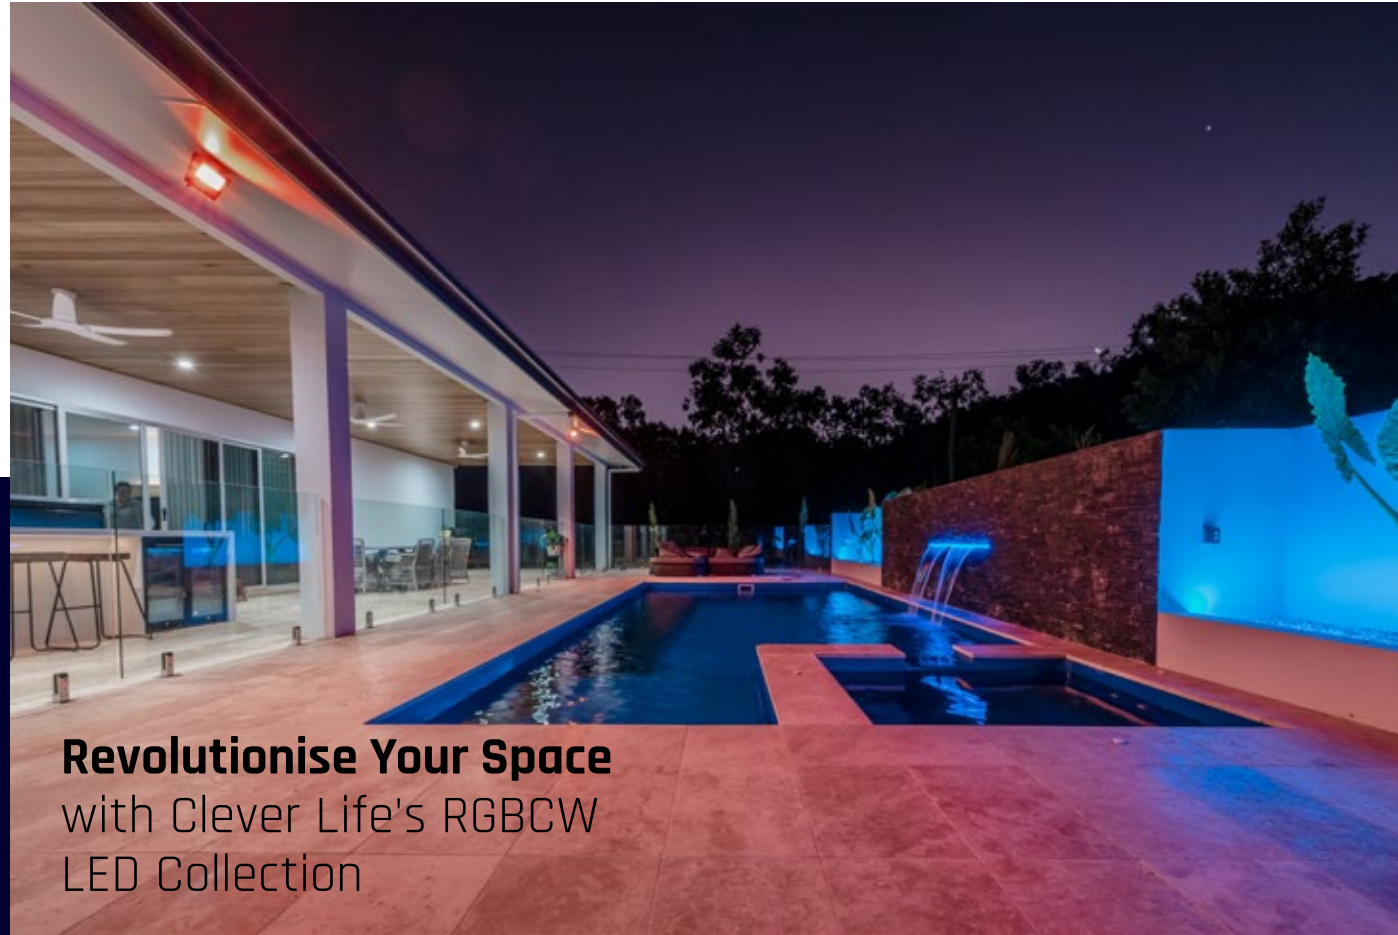

INNOVATIVE VERSATILE EFFICIENT

DESIGNED TO PERFORM, BUILT BY ELECTRICIANS

LED LIGHTING

Revolutionise Your Space
with Clever Life's RGBCW
LED Collection