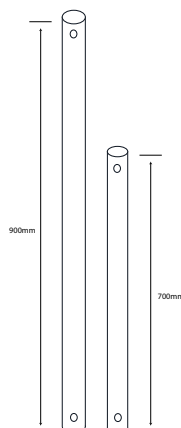

WHITE DROPPER ROD EXTENSIONS